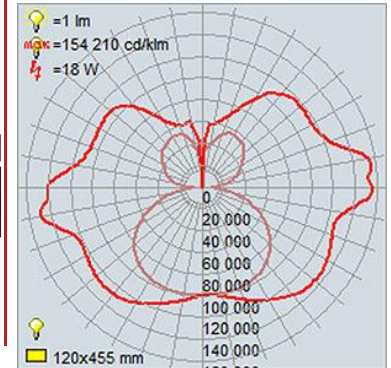

IES FILE

In addition to Access Lighting's purchase and warranty terms and conditions, by signing below or placing an order, you agree that you are authorized to bind the entity placing any order and acknowledge the following: All of sizes and measurements are approximate and all images are for illustrative purposes only. In the event of an inconsistency, the "Product Measurements" section controls. There also may be slight differences in the colors and designs compared to the displayed and printed images.

Signature: _____

Print Name _____ Date: _____

Toll Free 800-828-5483 www.AccessLighting.com

14410 Myford Road, Irvine, CA 92606

The information is subject to change without notice. 12/15/2022 62591LEDD-ABB_ACR.pdf