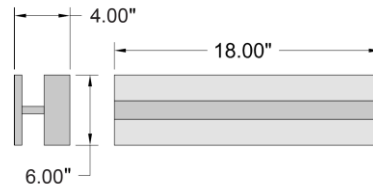

### PRODUCT MEASUREMENTS

FIXTURE	BACKPLATE / CANOPY
Length:	Length
Width: 18"	Width:
Diameter	Diameter:
Height: 6"	Height:
Extension: 4"	
Overall Height:	

Location: \_\_\_\_\_

Type: \_\_\_\_\_

Quantity: \_\_\_\_\_

Notes: \_\_\_\_\_

#### LINE DRAWING